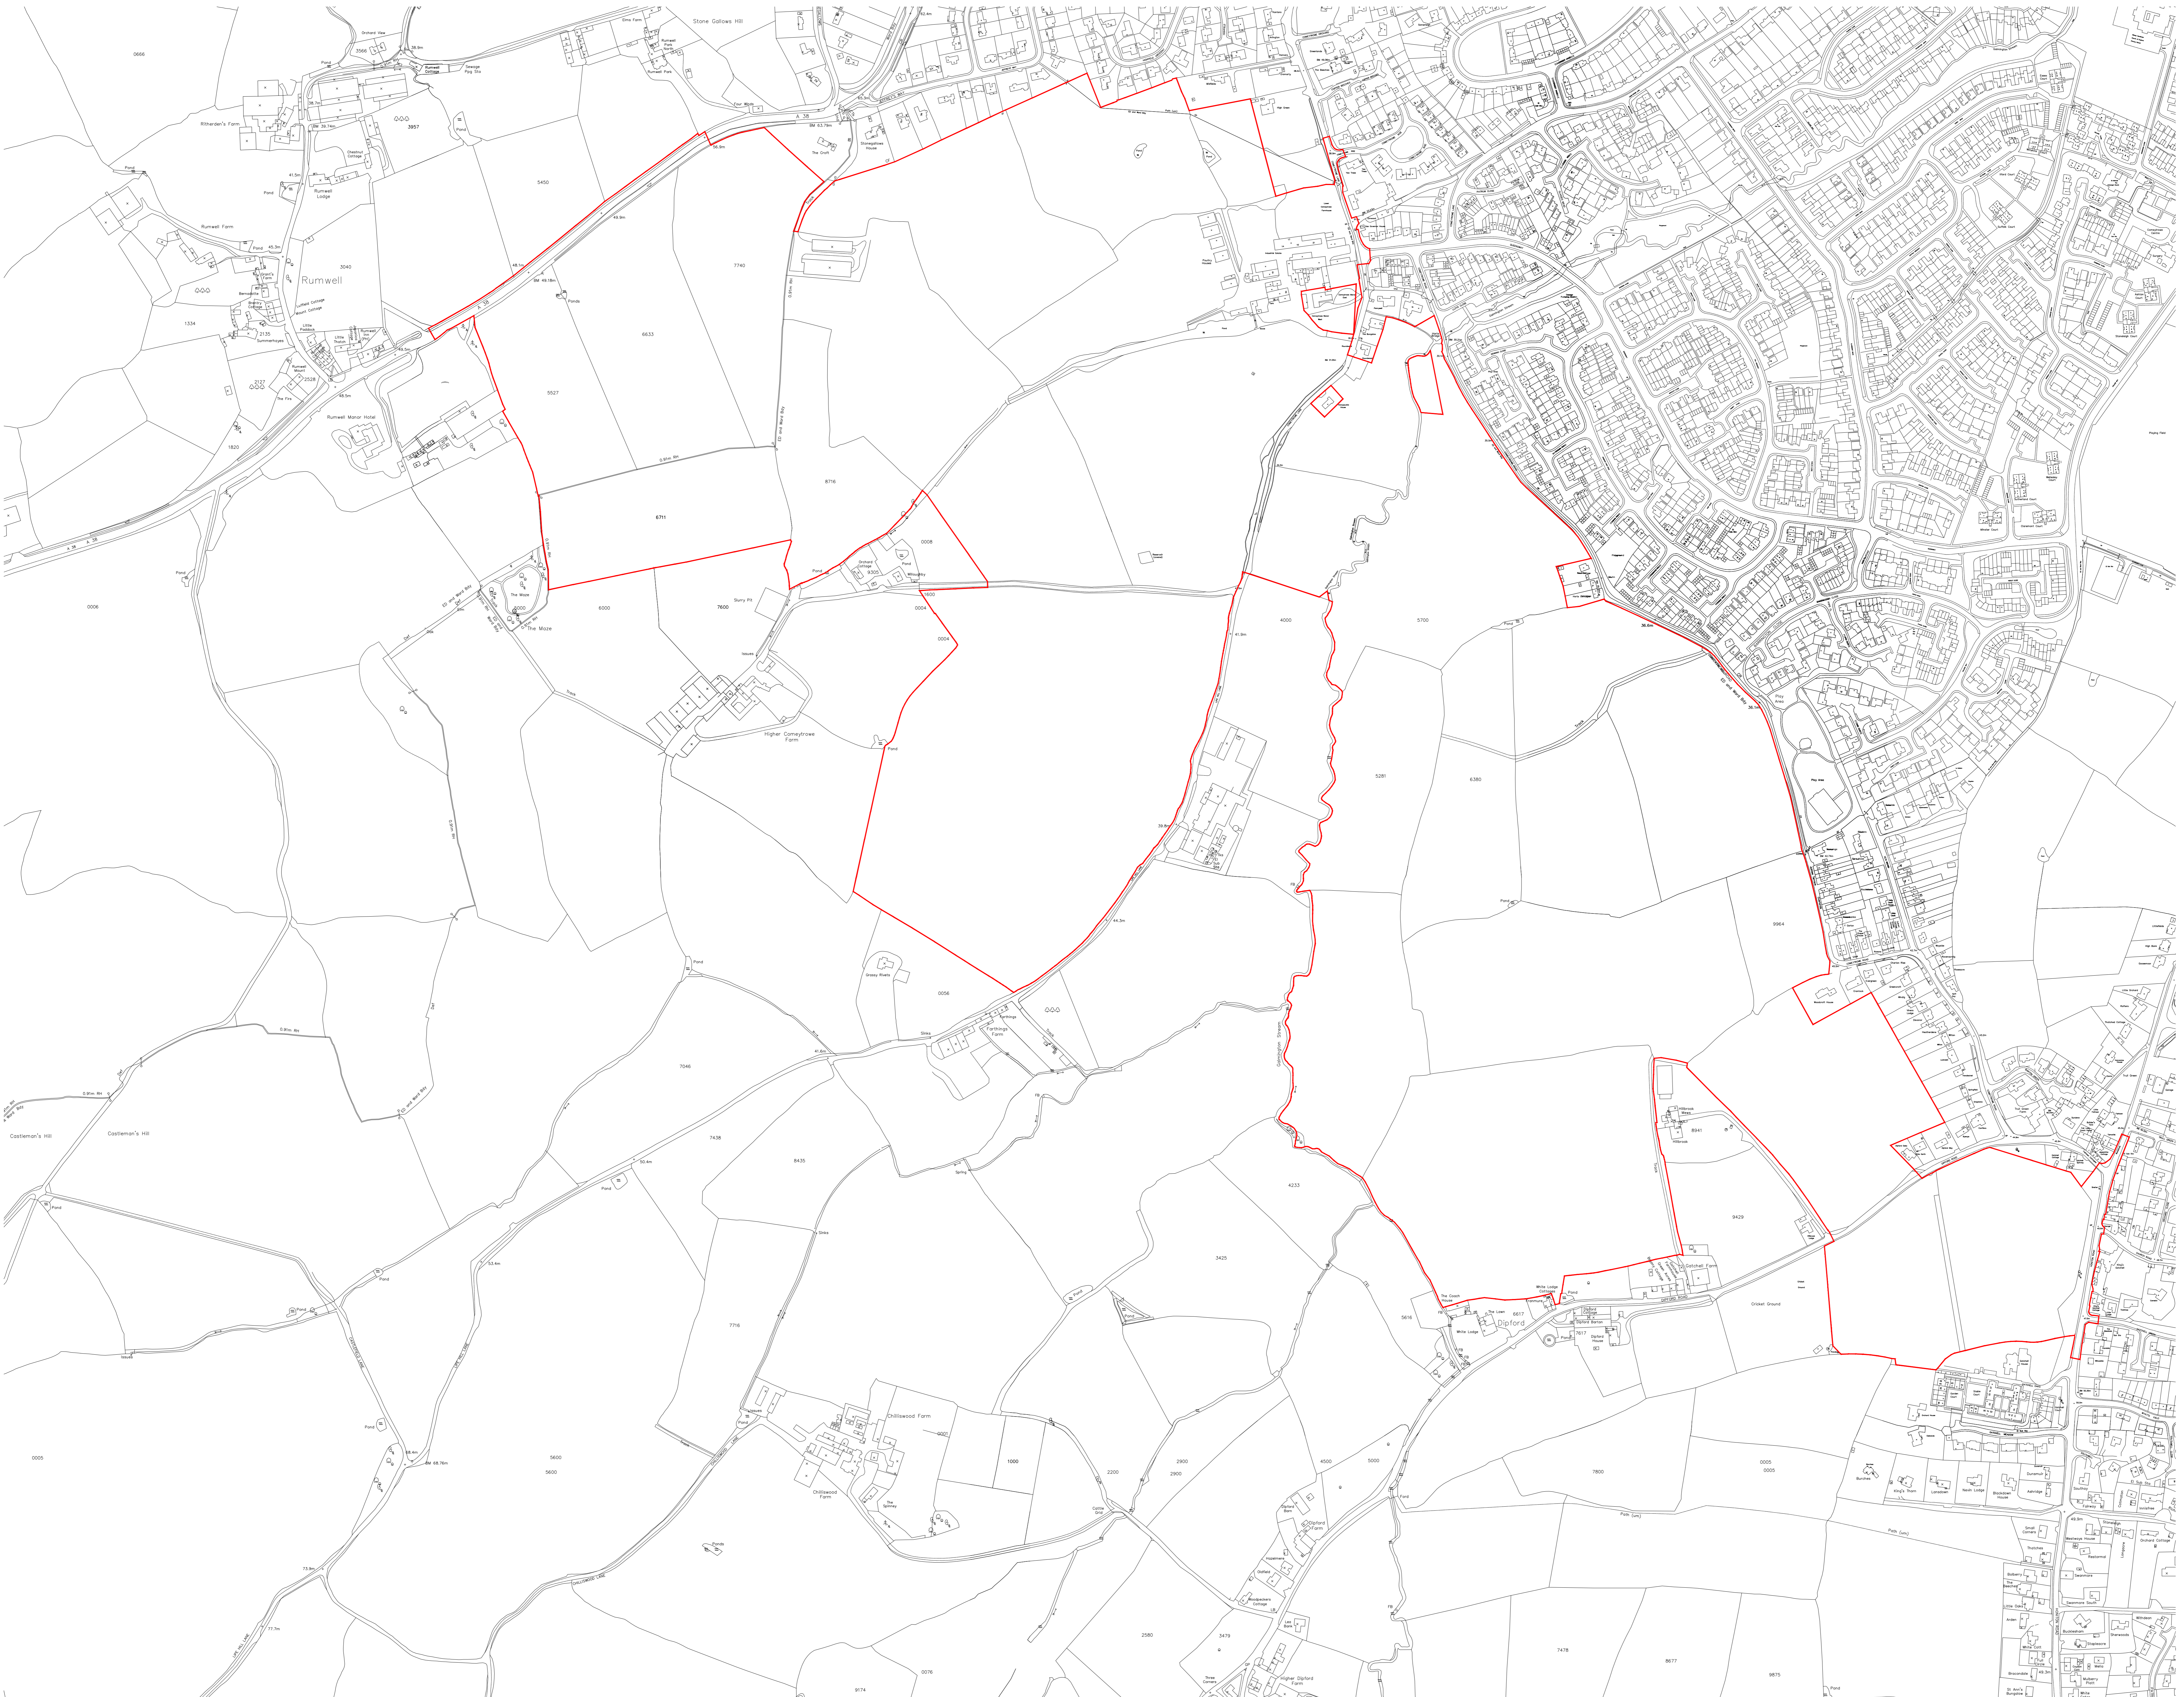

 Application Site

Project  
Land at South West Taunton

Drawing Title  
Site Location Plan

Date	Scale	Drawn by	Check by
07.02.14	1:2500@A0	PT	MT
Project No	Drawing No	Revision	
13708	9010	M	